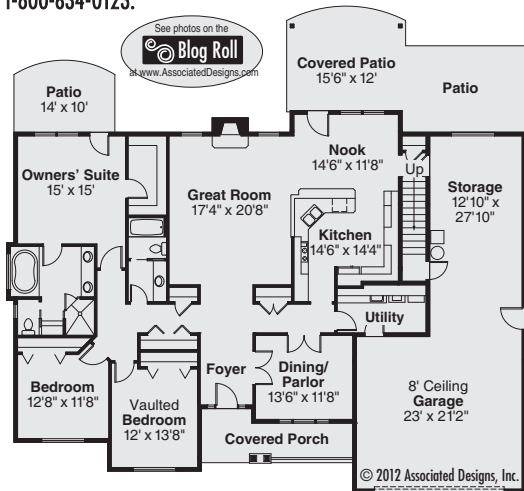

Intriguing Dufferin stone veneer covers much of this European-style home's front facade. A richly windowed gathering space comprises the great room, kitchen and nook. The great room's fireplace can be enjoyed from the visually open kitchen. A recreation room, bathroom and walk-in storage closet are upstairs, over the garage. For more details, log onto [www.Home-Plan-Weekly.com](http://www.Home-Plan-Weekly.com), or call 1-800-634-0123.

**Littlefield**  
**PLAN 30-717**  
 Living Area  
 2828 sq.ft.  
**2000 SERIES**